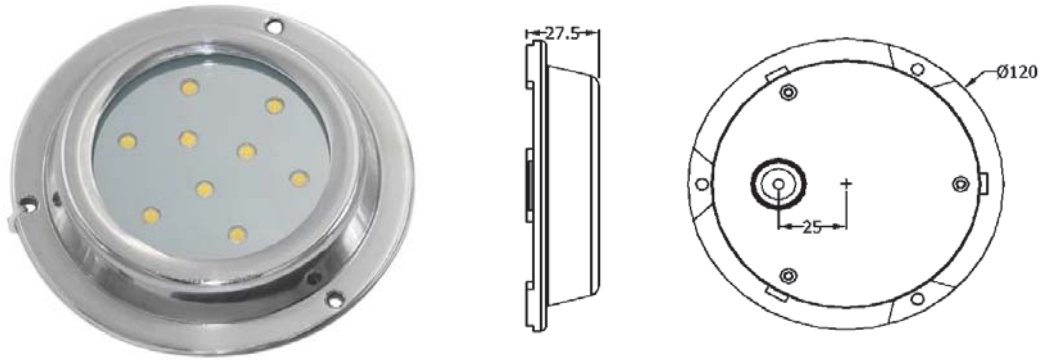

## 27W LED Underwater Boat Light

## PUD119L-27

Diameter 120MM x Height 27.5MM

### ■ Main Features:

1. Made of 316L stainless Steel has excellent corrosion-proof
2. Waterproof: IP68
3. Low power consumption, high efficiency
4. CE and RoHS approved
5. Every light comes with 2M cable, 3 M4 screws and 1 fast fuse
6. Built-in driver
7. Easy to Install

Power (W)	Emitting color	Chips Brand	Working Current	Input voltage	Wavelength (nm)	Total Lumens (LM)	Beam Angle
9x3	White	Epistar	500-600mA	DC10-30V	--	1800-1900	120°
	Red				630	750-00	
	Green				520	1200-1300	
	Blue				460	500-550	