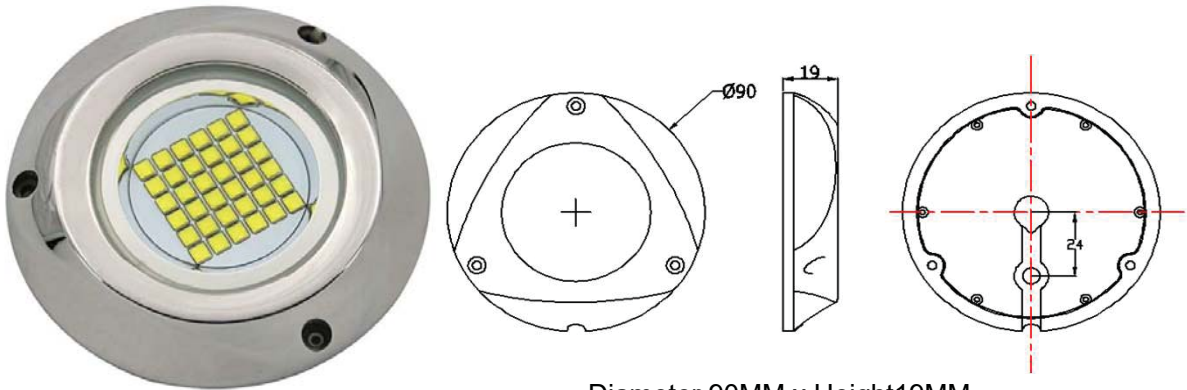

## PUD119L-27

Diameter 120MM x Height 27.5MM

### ■ Main Features:

1. Made of 316L stainless Steel has excellent corrosion-proof
2. Waterproof: IP68
3. Low power consumption, high efficiency
4. CE and RoHS approved
5. Every light comes with 2M cable, 3 M4 screws and 1 fast fuse
6. Built-in driver
7. Easy to Install

Power (W)	Emitting color	Chips Brand	Working Current	Input voltage	Wavelength (nm)	Total Lumens (LM)	Beam Angle
9x3	White	Epistar	500-600mA	DC10-30V	--	1800-1900	120°
	Red				630	750-00	
	Green				520	1200-1300	
	Blue				460	500-550	

## PUD90-108

Diameter 90MM x Height 19MM