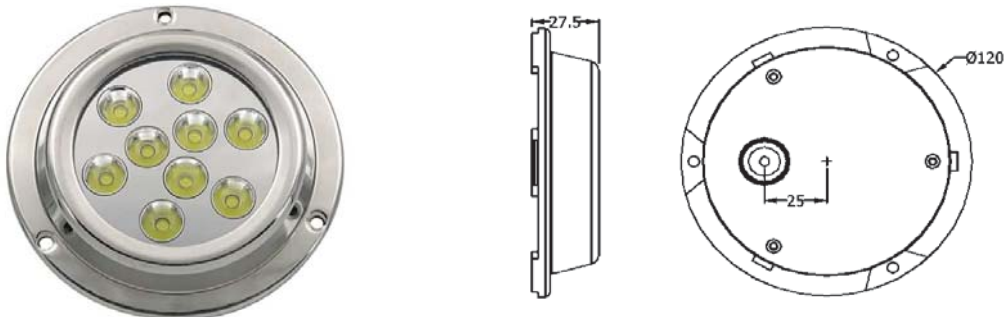

18W LED Underwater Boat Light

PUD119-18

Diameter 120MM x Height 27.5MM

■ Main Features:

1. Made of 316L stainless Steel has excellent corrosion-proof
2. Waterproof: IP68
3. Low power consumption, high efficiency
4. CE and RoHS approved
5. Every light comes with 2M cable, 3 M4 screws and 1 fast fuse
6. Built-in driver
7. Easy to Install

Power (W)	Emitting color	Chips Brand	Working Current	Input voltage	Wavelength (nm)	Total Lumens (LM)	Beam Angle
6x3	White	CREE	1.2-1.4A	DC10-30V	--	1100-1200	30°
	Red				630	450-500	
	Green				520	700-800	
	Blue				460	250-300	
	RGB	--			600-650		
6x5	RGBW	Epistar/CREE	--	DC12V	--	700-750	

27W 45W LED Underwater Boat Light

PUD119-27-45

Diameter 120MM x Height 27.5MM

■ Main Features:

1. Made of 316L stainless Steel has excellent corrosion-proof
2. Waterproof: IP68
3. Low power consumption, high efficiency
4. CE and RoHS approved
5. Every light comes with 2M cable, 3 M4 screws and 1 fast fuse
6. Built-in driver
7. Easy to Install

Power (W)	Emitting color	Chips Brand	Working Current	Input voltage	Wavelength (nm)	Total Lumens (LM)	Beam Angle
9x3	White	CREE	1.8-2A	DC10-30V	--	1700-1800	30°
	Red				630	700-750	
	Green				520	1100-1200	
	Blue				460	450-500	
	RGB	--			1000-1100		
9x4	RGBW	Epistar	--	DC12V	--	1100-1200	
9x5	White	CREE/Bridgelux	3.5-4A	DC10-30V	--	2400-2500	30°
	Red				630	11000-1200	
	Green				520	1700-1800	
	Blue				460	600-650	
	RGB	--			1400-1500		
9x5	RGBW	CREE/Epistar	--	DC12V	--	1500-1600	