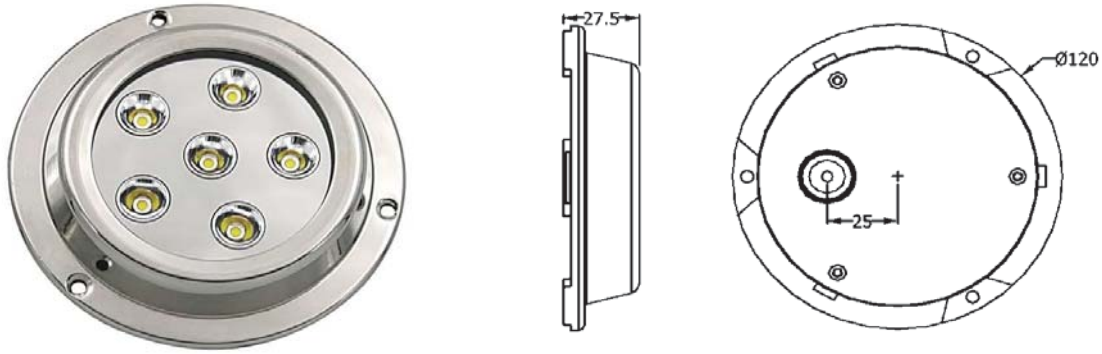

18W LED Underwater Boat Light

PUD119-18

Diameter 120MM x Height 27.5MM

■ Main Features:

1. Made of 316L stainless Steel has excellent corrosion-proof
2. Waterproof: IP68
3. Low power consumption, high efficiency
4. CE and RoHS approved
5. Every light comes with 2M cable, 3 M4 screws and 1 fast fuse
6. Built-in driver
7. Easy to Install

Power (W)	Emitting color	Chips Brand	Working Current	Input voltage	Wavelength (nm)	Total Lumens (LM)	Beam Angle
6x3	White	CREE	1.2-1.4A	DC10-30V	--	1100-1200	30°
	Red				630	450-500	
	Green				520	700-800	
	Blue				460	250-300	
	RGB	--			600-650		
6x5	RGBW	Epistar/CREE	--	DC12V	--	700-750	

27W 45W LED Underwater Boat Light

PUD119-27-45

Diameter 120MM x Height 27.5MM

■ Main Features:

1. Made of 316L stainless Steel has excellent corrosion-proof
2. Waterproof: IP68
3. Low power consumption, high efficiency
4. CE and RoHS approved
5. Every light comes with 2M cable, 3 M4 screws and 1 fast fuse
6. Built-in driver
7. Easy to Install

Power (W)	Emitting color	Chips Brand	Working Current	Input voltage	Wavelength (nm)	Total Lumens (LM)	Beam Angle
9x3	White	CREE	1.8-2A	DC10-30V	--	1700-1800	30°
	Red				630	700-750	
	Green				520	1100-1200	
	Blue				460	450-500	
	RGB	--			1000-1100		
9x4	RGBW	Epistar	--	DC12V	--	1100-1200	
9x5	White	CREE/Bridgelux	3.5-4A	DC10-30V	--	2400-2500	30°
	Red				630	11000-1200	
	Green				520	1700-1800	
	Blue				460	600-650	
	RGB	--			1400-1500		
9x5	RGBW	CREE/Epistar	--	DC12V	--	1500-1600	