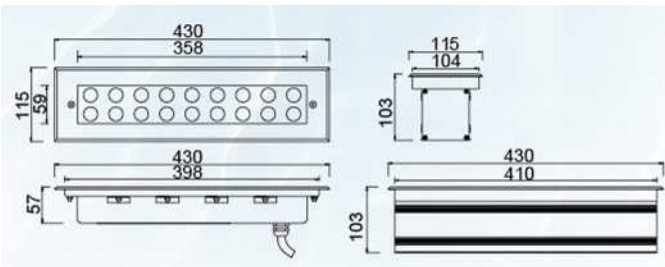

Stainless Steel Led Underwater Buried Light

PXYH-XT007

Stainless Steel Led Underwater Buried Light

- Beam Angle: 30° as Standard, 10°, 60°, 90°, 120° Optional
- Colour: R, Y, G, B, W, WW, RGB
- Lifespan: 50,000hrs_x L70@ 25
- Control method: Single color, Auto RGB color Change, RGB 4 wires color change (With remote) > DMX512 control
- Installation method: Embedded
- Material: 304 stainless steel, high light through the tempered glass, anti-aging silicone seal
- Cable : Special underwater waterproof cable 1 meter
- Temperature: Operating temperature-40/+45
Storage temperature-40/+70
- Certification: CE, RoHs, ISO9001 x IP68

Technical parameters

Electric Parameters			Physical Parameter		
Model	Rated Power	Voltage	Dimension	Cut out size	Reference Weight
PXYH-XT007-9X1W	9W	AC/DC24V, AC220V	L: 430mm W: 115mm H: 103mm	L: 410mm W: 104mm H: 103mm	4.3KG
PXYH-XT007-18X1W	18W	AC/DC24V, AC220V			

PXYH-XT008

Technical parameters

Electric Parameters			Physical Parameter		
Model	Rated Power	Voltage	Dimension	Cut out size	Reference Weight
PXYH-XT008-18X1W	18W	AC/DC24V, AC220V	L: 630mm W: 115mm H: 103mm	L: 610mm W: 104mm H: 103mm	6.3KG
PXYH-XT008-24X1W	24W	AC/DC24V, AC220V			